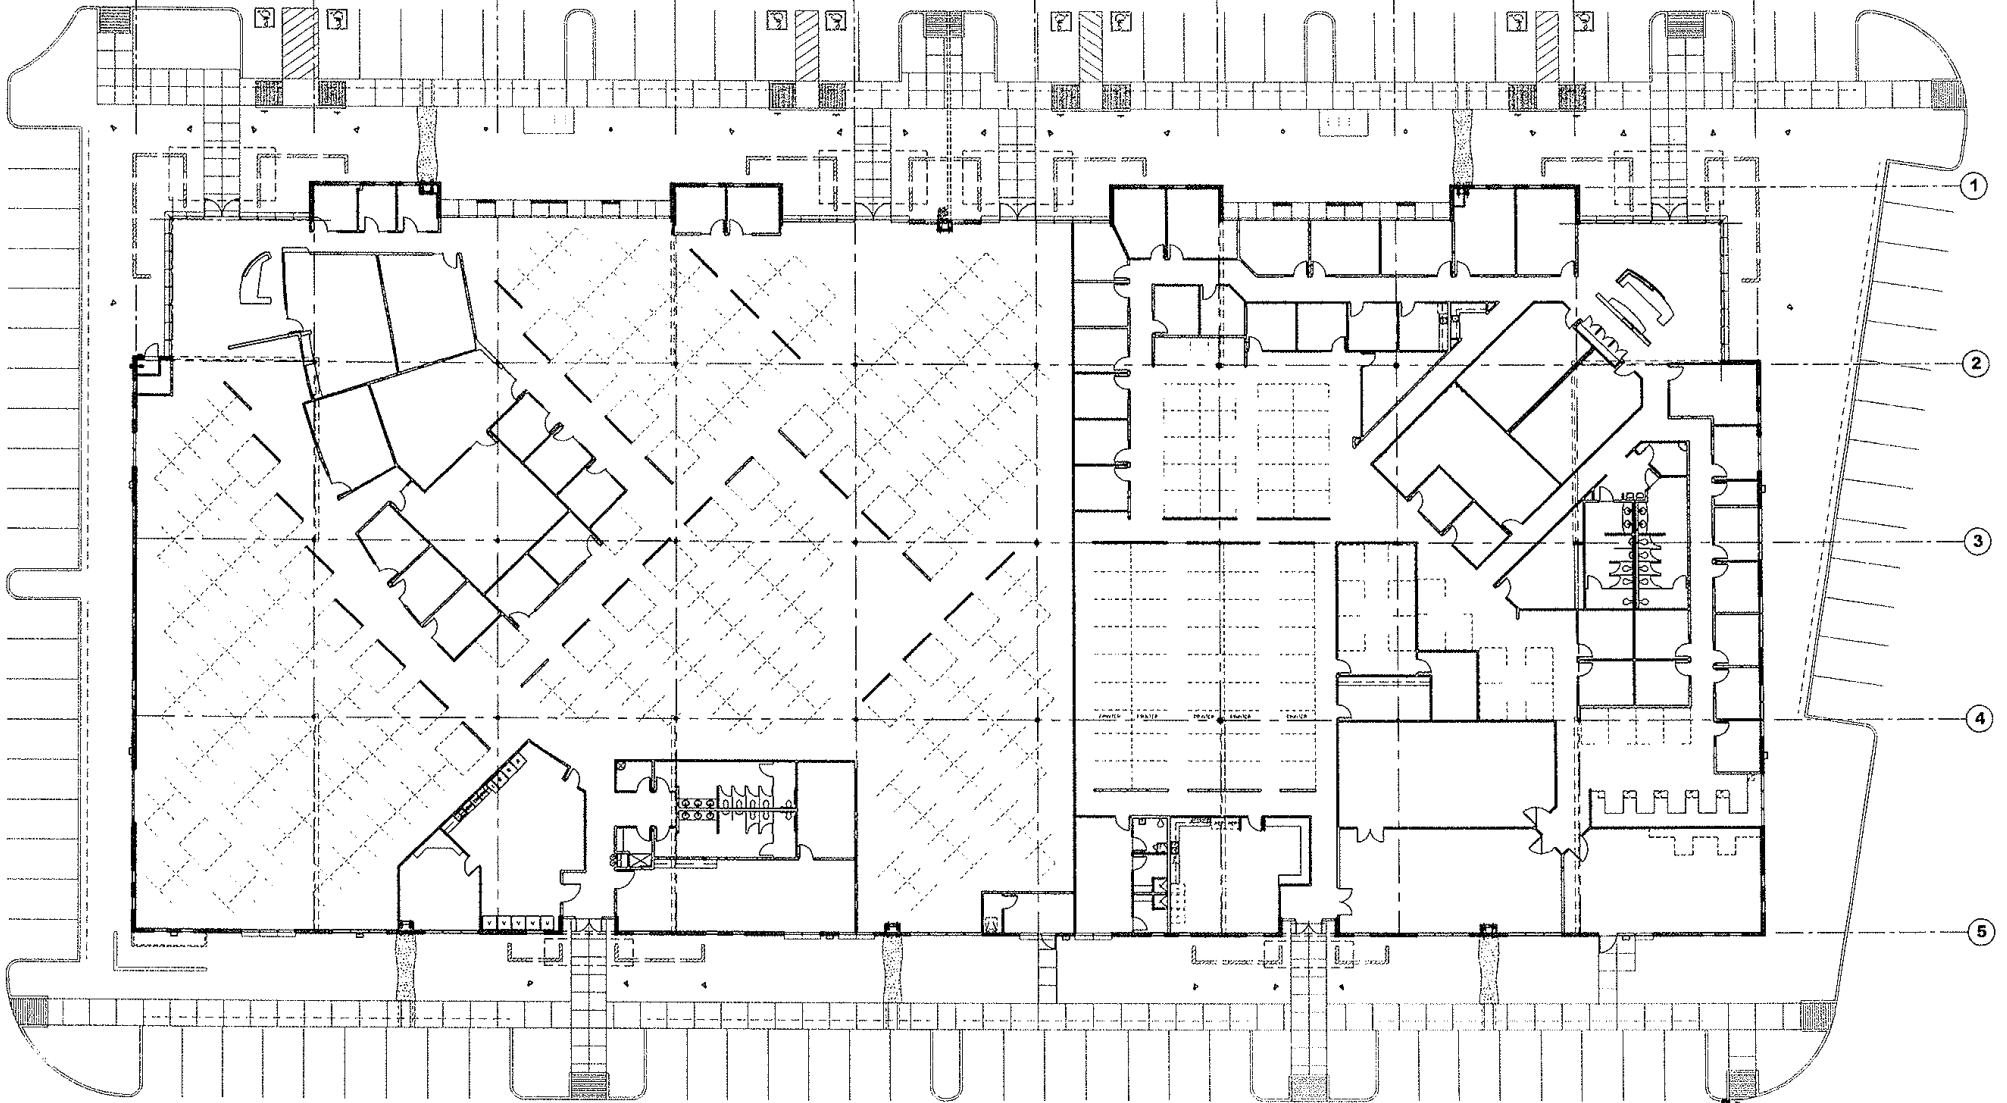

G

H

J

K

FLOOR PLAN 8901 EAST RAINTREE

1/16"=1'-0"